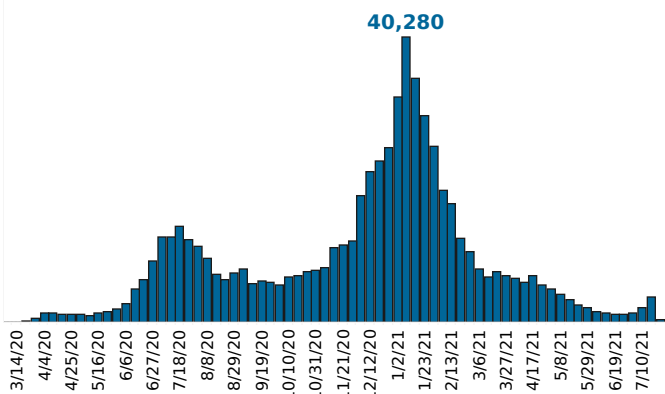

COVID-19 in South Carolina

As of 11:59 PM on 7/18/2021

Cases

603,973

Select Date Range & County to Filter Page Values
Non-Null Values Only

COUNTY

All

Past 2 weeks Confirmed

3,526

Rate of COVID-19 Cases per 10,000 population, by County
County Displayed: **South Carolina** | Dates Displayed: 3/4/2020 to 7/18/2021
[Use County Filter Above to View ZIP Code Counts](#)

Find your ZIP

All

Reported COVID-19 Cases, by Week of Report
County Displayed: **South Carolina** | Dates Displayed: 3/4/2020 to 7/18/2021

County Displayed: **South Carolina** | Dates Displayed: 3/4/2020 to 7/18/2021
Note: Data is suppressed for fewer than 5 cases