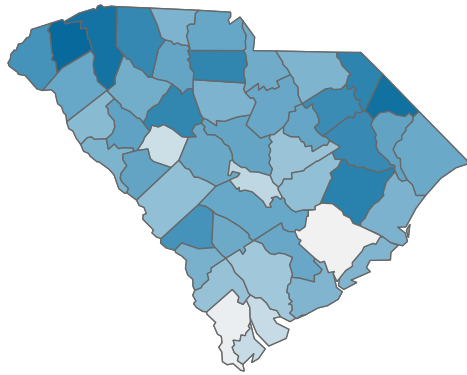

COVID-19 in South Carolina

As of 11:59 PM on 7/18/2021

Cases

603,973

Select Date Range & County to Filter Page Values
Non-Null Values Only

COUNTY

All

Past 2 weeks Confirmed

3,526

Rate of COVID-19 Cases per 10,000 population, by County
County Displayed: **South Carolina** | Dates Displayed: 3/4/2020 to 7/18/2021
[Use County Filter Above to View ZIP Code Counts](#)

Find your ZIP

All

Reported COVID-19 Cases, by Week of Report
County Displayed: **South Carolina** | Dates Displayed: 3/4/2020 to 7/18/2021

County Displayed: **South Carolina** | Dates Displayed: 3/4/2020 to 7/18/2021
Note: Data is suppressed for fewer than 5 cases